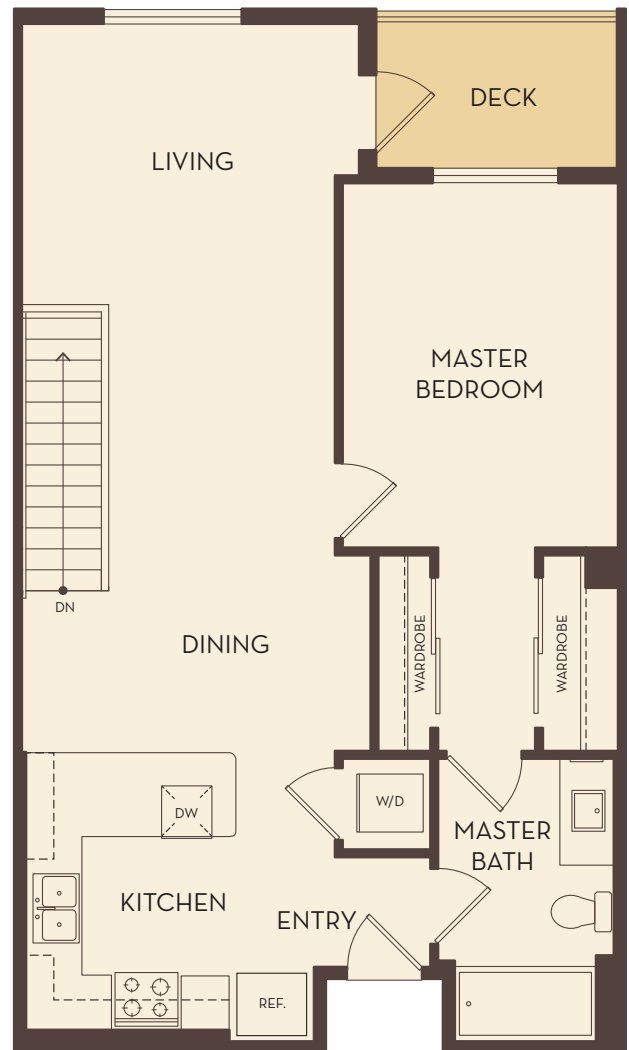

MARC
SAN MARCOS

NORDAHL

Plan CT

2 Bedroom/2 Bath

1,357 Sq. Ft.

LOWER LEVEL

ENTRY LEVEL

1045 Armorlite Drive San Marcos, CA 92069
760 744 MARC MarcSanMarcos.com