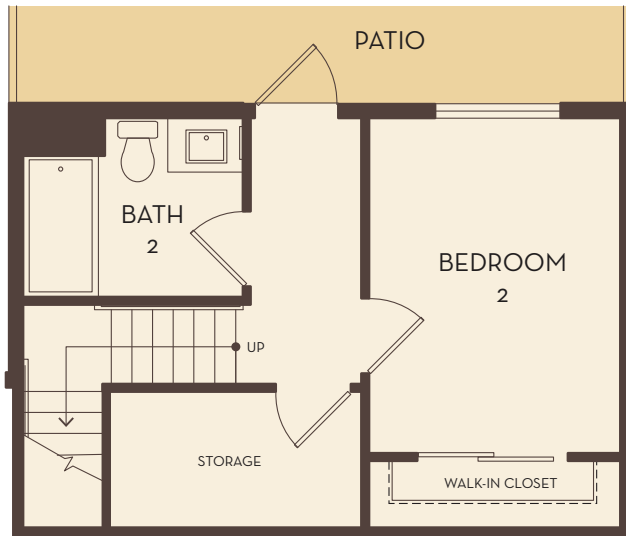

MARC
SAN MARCOS

NORDAHL

Plan CT

2 Bedroom/2 Bath

1,357 Sq. Ft.

LOWER LEVEL

ENTRY LEVEL

1045 Armorlite Drive San Marcos, CA 92069
760 744 MARC MarcSanMarcos.com