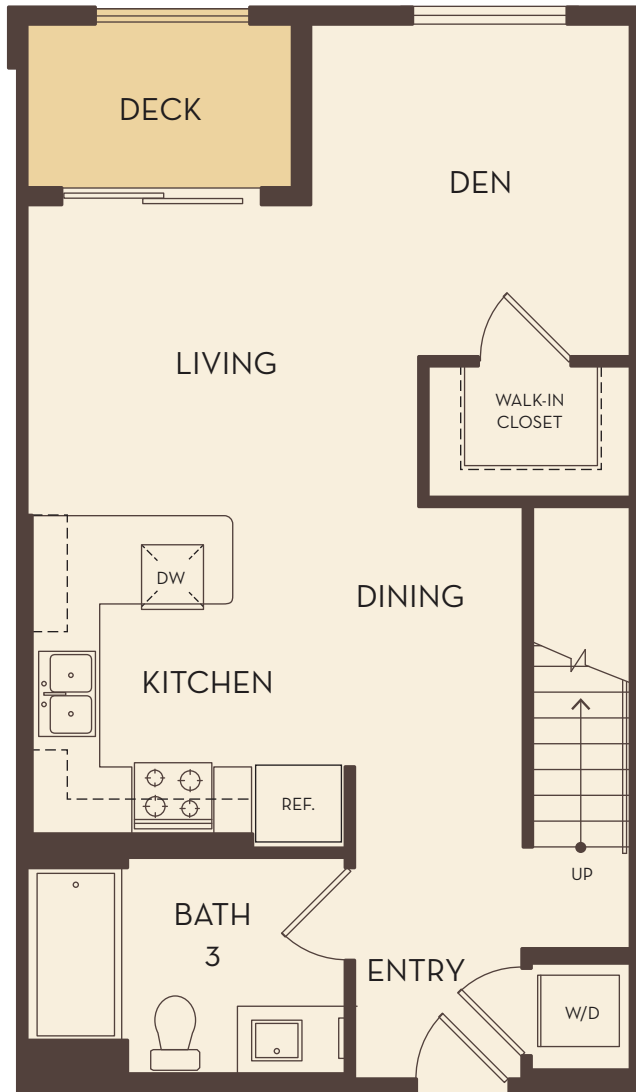

MARC  
SAN MARCOS

## SANTALINA

Plan AL

2 Bedroom + Den/3 Bath  
1,155 Sq. Ft.

ENTRY LEVEL

UPPER LEVEL