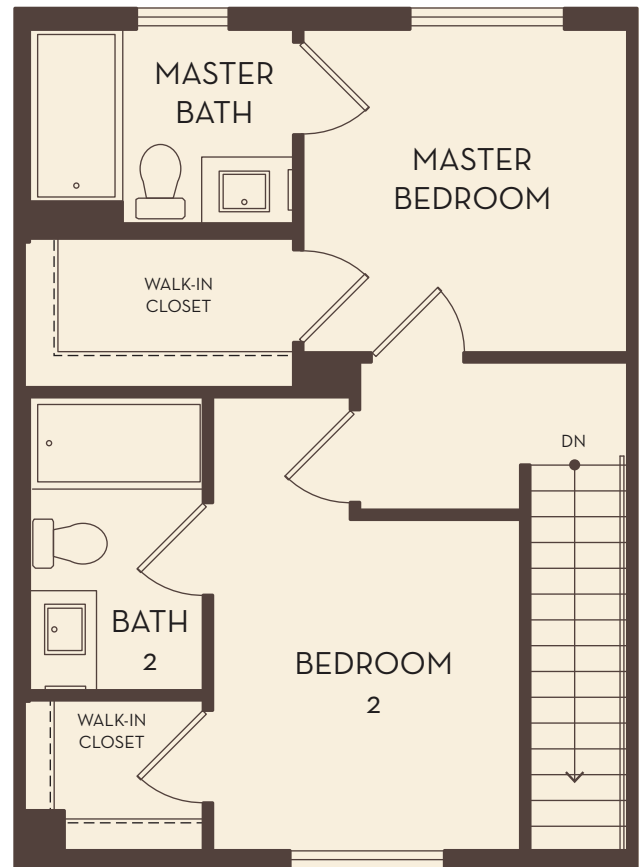

MARC  
SAN MARCOS

## SANTALINA

Plan AL

2 Bedroom + Den/3 Bath  
1,155 Sq. Ft.

ENTRY LEVEL

UPPER LEVEL