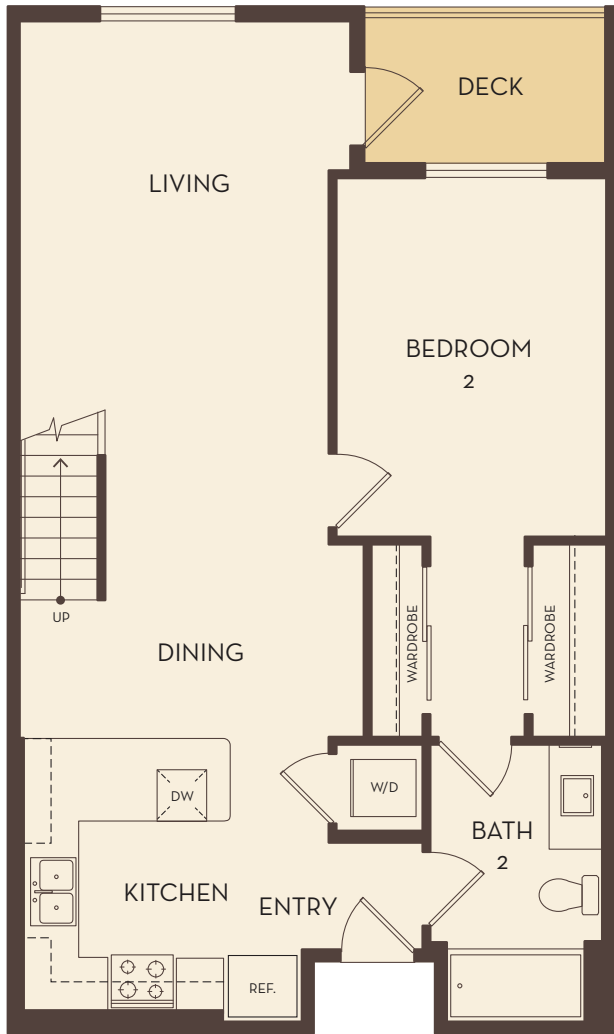

# BELMONT

Plan CL

2 Bedroom/2 Bath

1,412 Sq. Ft.

ENTRY LEVEL

UPPER LEVEL